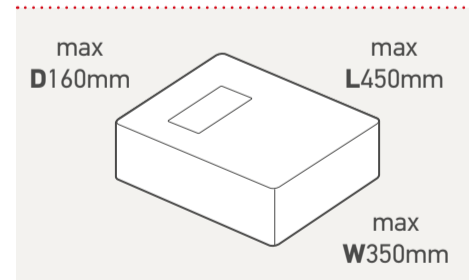

All prices in the above table are exempt from VAT.

Letter up to 100g

Large Letter up to 750g

Small Parcel up to 2kg

Medium Parcel up to 20kg

Exceptions apply – for more information about how to present your mail, please visit: royalmail.com/size