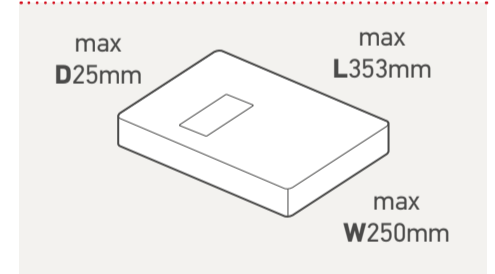

All prices in the above table are exempt from VAT.

Letter up to 100g

Large Letter up to 750g

Small Parcel up to 2kg

Medium Parcel up to 20kg

Exceptions apply – for more information about how to present your mail, please visit: royalmail.com/size