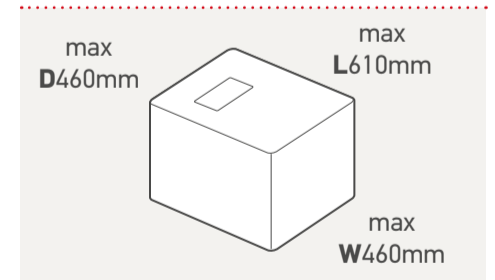

All prices in the above table are exempt from VAT.

Letter up to 100g

Large Letter up to 750g

Small Parcel up to 2kg

Medium Parcel up to 20kg

Exceptions apply – for more information about how to present your mail, please visit: royalmail.com/size