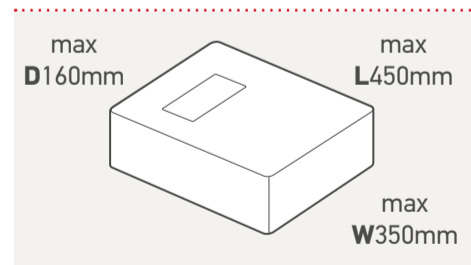

Letter up to 100g

Large Letter up to 750g

Small Parcel up to 2kg

Medium Parcel up to 20kg

Exceptions apply – for more information about how to present your mail, please visit: royalmail.com/size

i Need more pricing information about Royal Mail products and services?