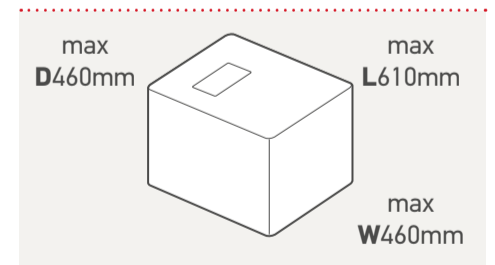

Letter up to 100g

Large Letter up to 750g

Small Parcel up to 2kg

Medium Parcel up to 20kg

Exceptions apply – for more information about how to present your mail, please visit: royalmail.com/size

i Need more pricing information about Royal Mail products and services?