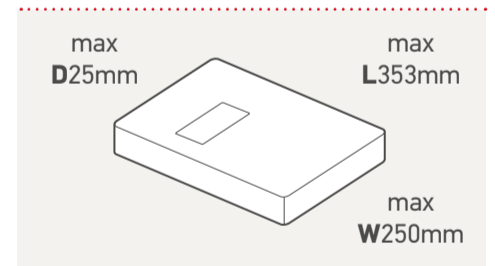

Letter up to 100g

Large Letter up to 750g

Small Parcel up to 2kg

Medium Parcel up to 20kg

Exceptions apply – for more information about how to present your mail, please visit: royalmail.com/size

i Need more pricing information about Royal Mail products and services?