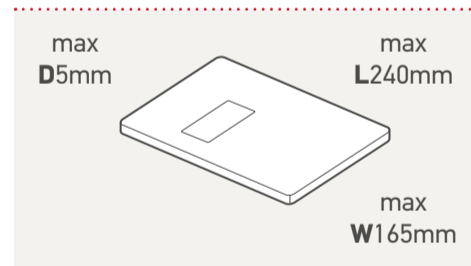

Letter up to 100g

Large Letter up to 750g

Small Parcel up to 2kg

Medium Parcel up to 20kg

Exceptions apply – for more information about how to present your mail, please visit: royalmail.com/size

i Need more pricing information about Royal Mail products and services?