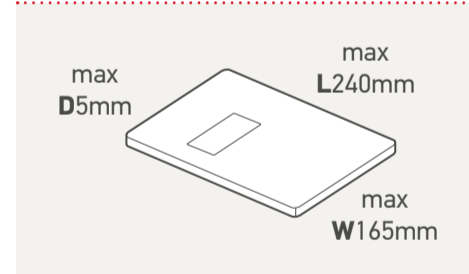

All prices in the above table are exempt from VAT.

Letter up to 100g

Large Letter up to 750g

Small Parcel up to 2kg

Medium Parcel up to 20kg

Exceptions apply – for more information about how to present your mail, please visit: royalmail.com/size