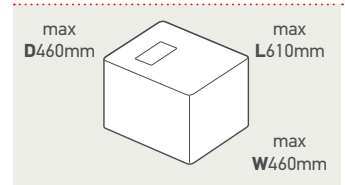

Letter up to 100g

Large Letter up to 750g

Small Parcel up to 2kg

Medium Parcel up to 20kg

Exceptions apply – for more information about how to present your mail, please visit royalmail.com/size

i Need more pricing information about Royal Mail products and services?