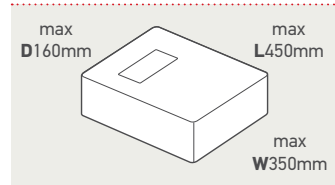

Letter up to 100g

Large Letter up to 750g

Small Parcel up to 2kg

Medium Parcel up to 20kg

Exceptions apply – for more information about how to present your mail, please visit royalmail.com/size

i Need more pricing information about Royal Mail products and services?