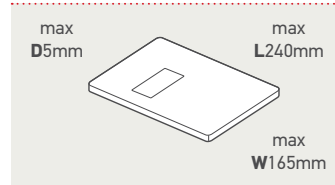

i Save 15% every time you send a parcel with Parcelforce Worldwide through joining Rewards4U. To find out more and to join Rewards4U visit parcelforce.com/rewards4u

UK Signed

Our Signed services offer a signature on delivery when you need extra peace of mind.

Royal Mail Signed For®		1st Class	2nd Class	
Format	Weight up to and including	Price	Price	
Letter	100g	£1.65	£1.48	
	Large Letter	100g	£1.95	£1.75
		250g	£2.29	£2.01
		500g	£2.68	£2.32
Small Parcel	750g	£3.33	£2.82	
	1kg	£4.12	£3.62	
	2kg	£6.22	£3.62	
Medium Parcel	1kg	£5.87	£5.52	
	2kg	£8.57	£5.52	
	5kg	£16.85	£14.75	
	10kg	£22.90	£21.25	
	20kg	£34.40	£29.55	

All prices in the above table are exempt from VAT.

UK Standard

Our Standard services offer a range of reliable delivery options for your non-valuable items.

		1st Class	2nd Class	
Format	Weight up to and including	Price	Price	
Letter	100g	55p	38p	
	Large Letter	100g	85p	65p
		250g	£1.19	91p
		500g	£1.58	£1.22
Small Parcel	750g	£2.23	£1.72	
	1kg	£3.12	£2.62	
	2kg	£5.22	£2.62	
Medium Parcel	1kg	£4.87	£4.52	
	2kg	£7.57	£4.52	
	5kg	£15.85	£13.75	
	10kg	£21.90	£20.25	
	20kg	£33.40	£28.55	

All prices in the above table are exempt from VAT.

For Business Mail Advance (BMA) posted via a Mailmark franking machine, pricing information can be found in the Business Price Guide at royalmail.com/prices2017

Letter up to 100g