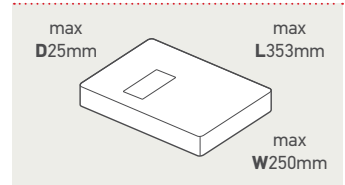

Large Letter up to 750g