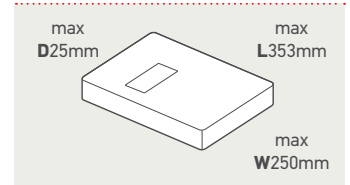

Large Letter up to 750g