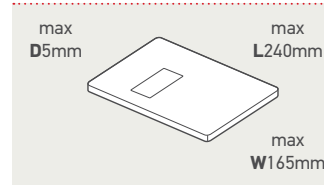

i For users of Royal Mail Mailmark® franking technology, the most up to date and attractive value franking tariff is always in your Mailmark machine. To find out more visit royalmail.com/franking

UK Signed

Our Signed services offer a signature on delivery when you need extra peace of mind.

Royal Mail Signed For®		1st Class	2nd Class	
Format	Weight up to and including	Price	Price	
Letter	100g	£1.67	£1.51	
	Large Letter	100g	£2.00	£1.78
		250g	£2.34	£2.06
		500g	£2.74	£2.36
Small Parcel	750g	£3.40	£2.86	
	1kg	£4.12	£3.62	
	2kg	£6.22	£3.62	
Medium Parcel	1kg	£5.87	£5.52	
	2kg	£8.57	£5.52	
	5kg	£16.85	£14.75	
	10kg	£22.90	£21.25	
	20kg	£34.40	£29.55	

All prices in the above table are exempt from VAT.

UK Standard

Our Standard services offer a range of reliable delivery options for your non-valuable items.

		1st Class	2nd Class	
Format	Weight up to and including	Price	Price	
Letter	100g	57p	41p	
	Large Letter	100g	90p	68p
		250g	£1.24	96p
		500g	£1.64	£1.26
Small Parcel	750g	£2.30	£1.76	
	1kg	£3.12	£2.62	
	2kg	£5.22	£2.62	
Medium Parcel	1kg	£4.87	£4.52	
	2kg	£7.57	£4.52	
	5kg	£15.85	£13.75	
	10kg	£21.90	£20.25	
	20kg	£33.40	£28.55	

All prices in the above table are exempt from VAT.

For Business Mail Advance (BMA) posted via a franking machine, pricing information can be found in the Business Price Guide at royalmail.com/

Letter up to 100g